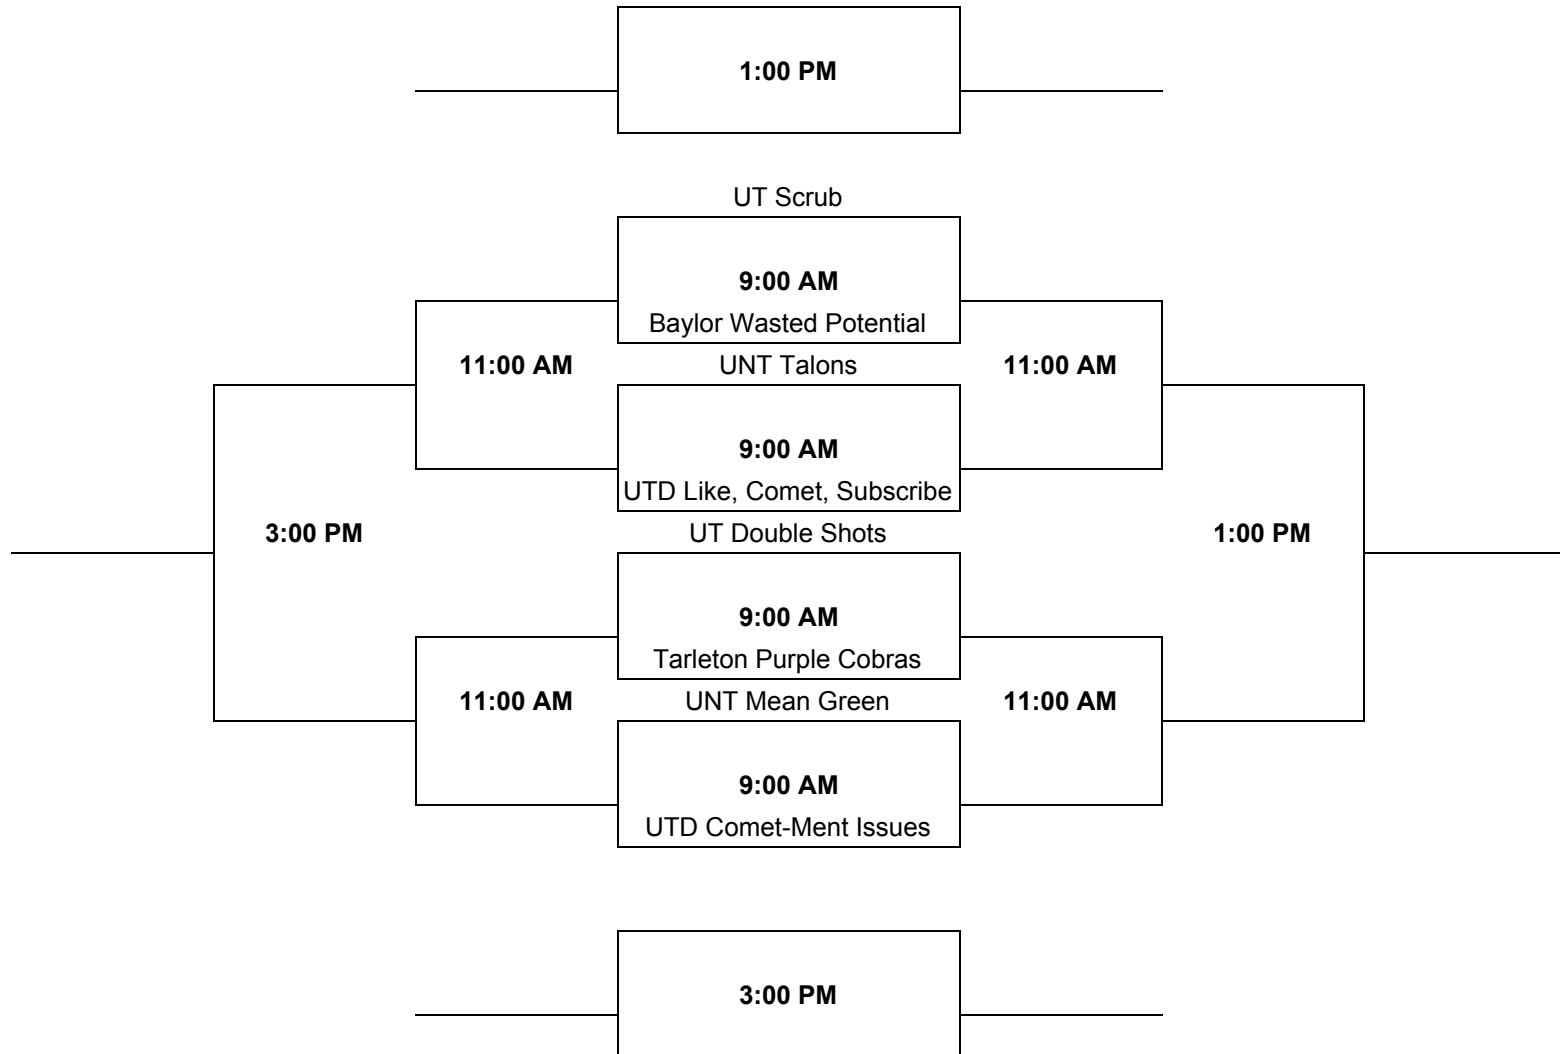

UNT- Nov 17
Green Draw

**UNT Nov 17
Blue Draw**